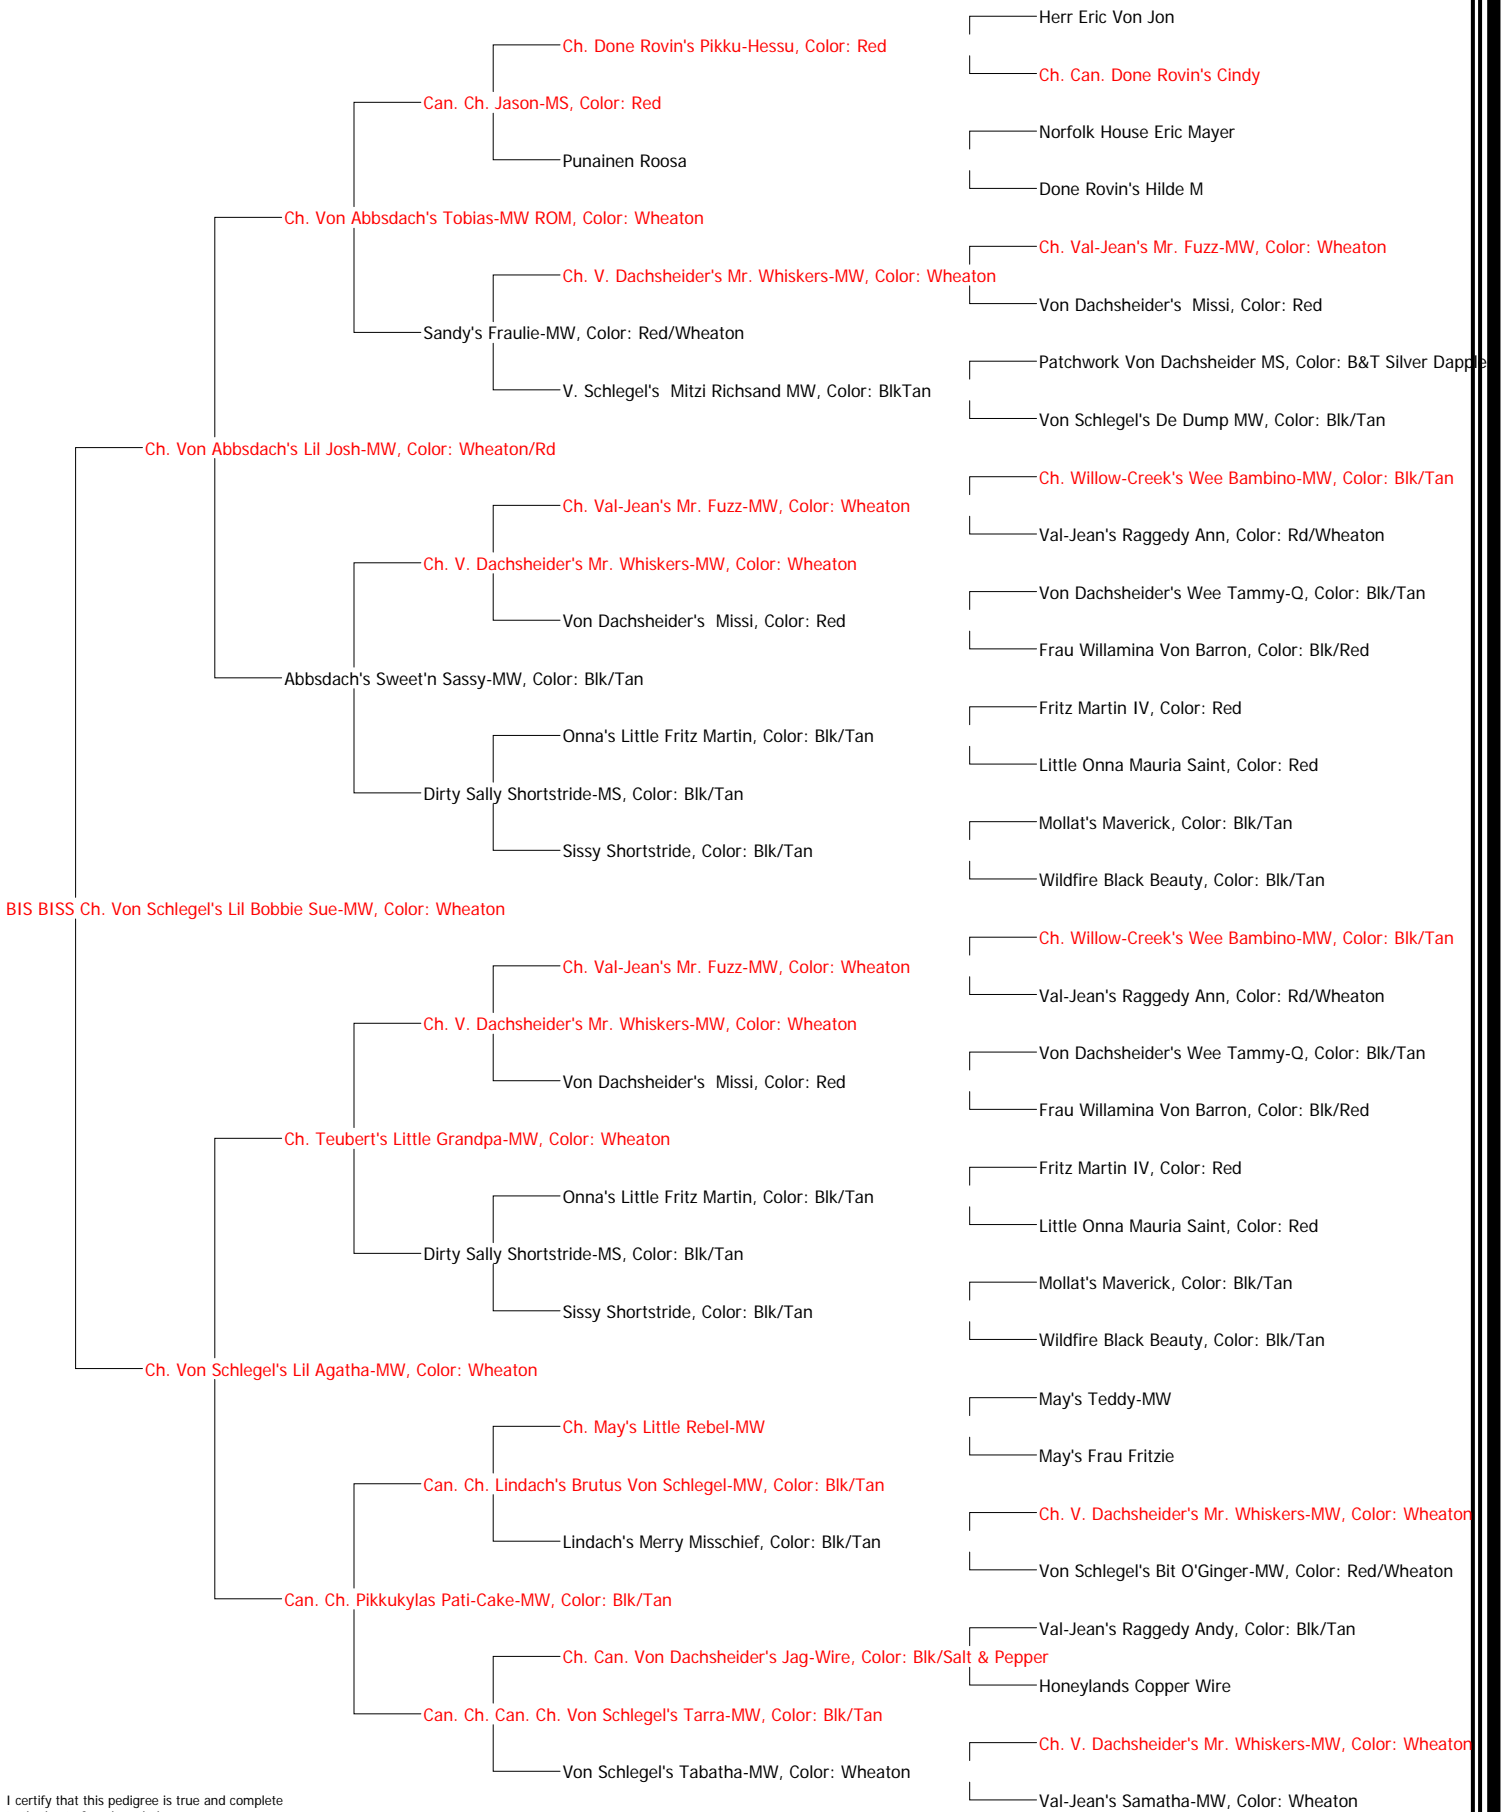

Pedigree for BIS BISS Ch. Von Schlegel's Lil Bobbie Sue-MW

I certify that this pedigree is true and complete to the best of my knowledge.

Date: _____