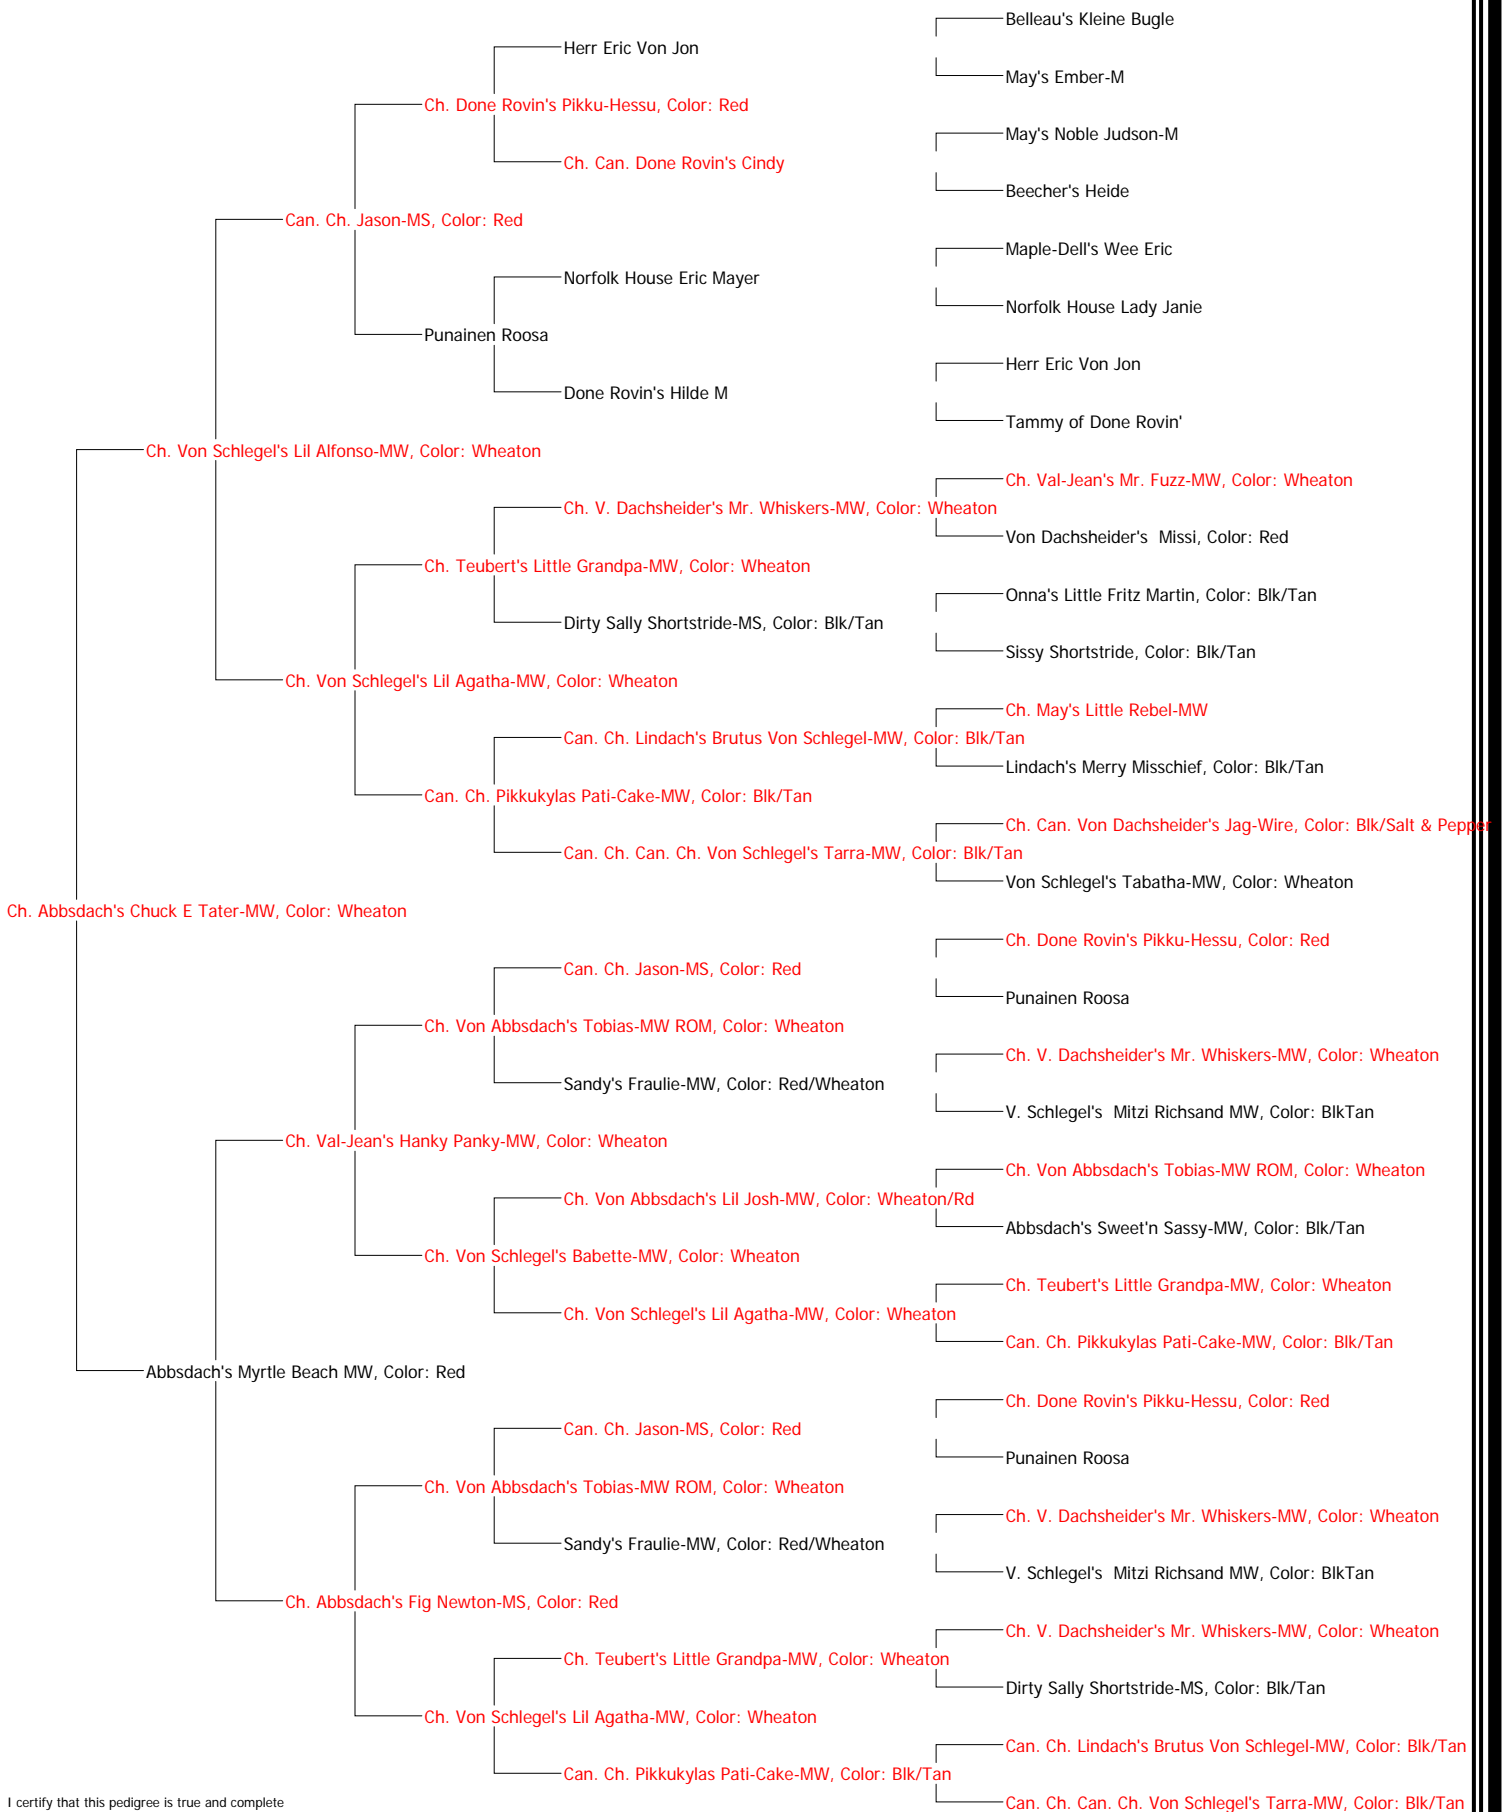

Pedigree for Ch. Abbsdach's Chuck E Tater-MW

I certify that this pedigree is true and complete to the best of my knowledge.

Date: \_\_\_\_\_